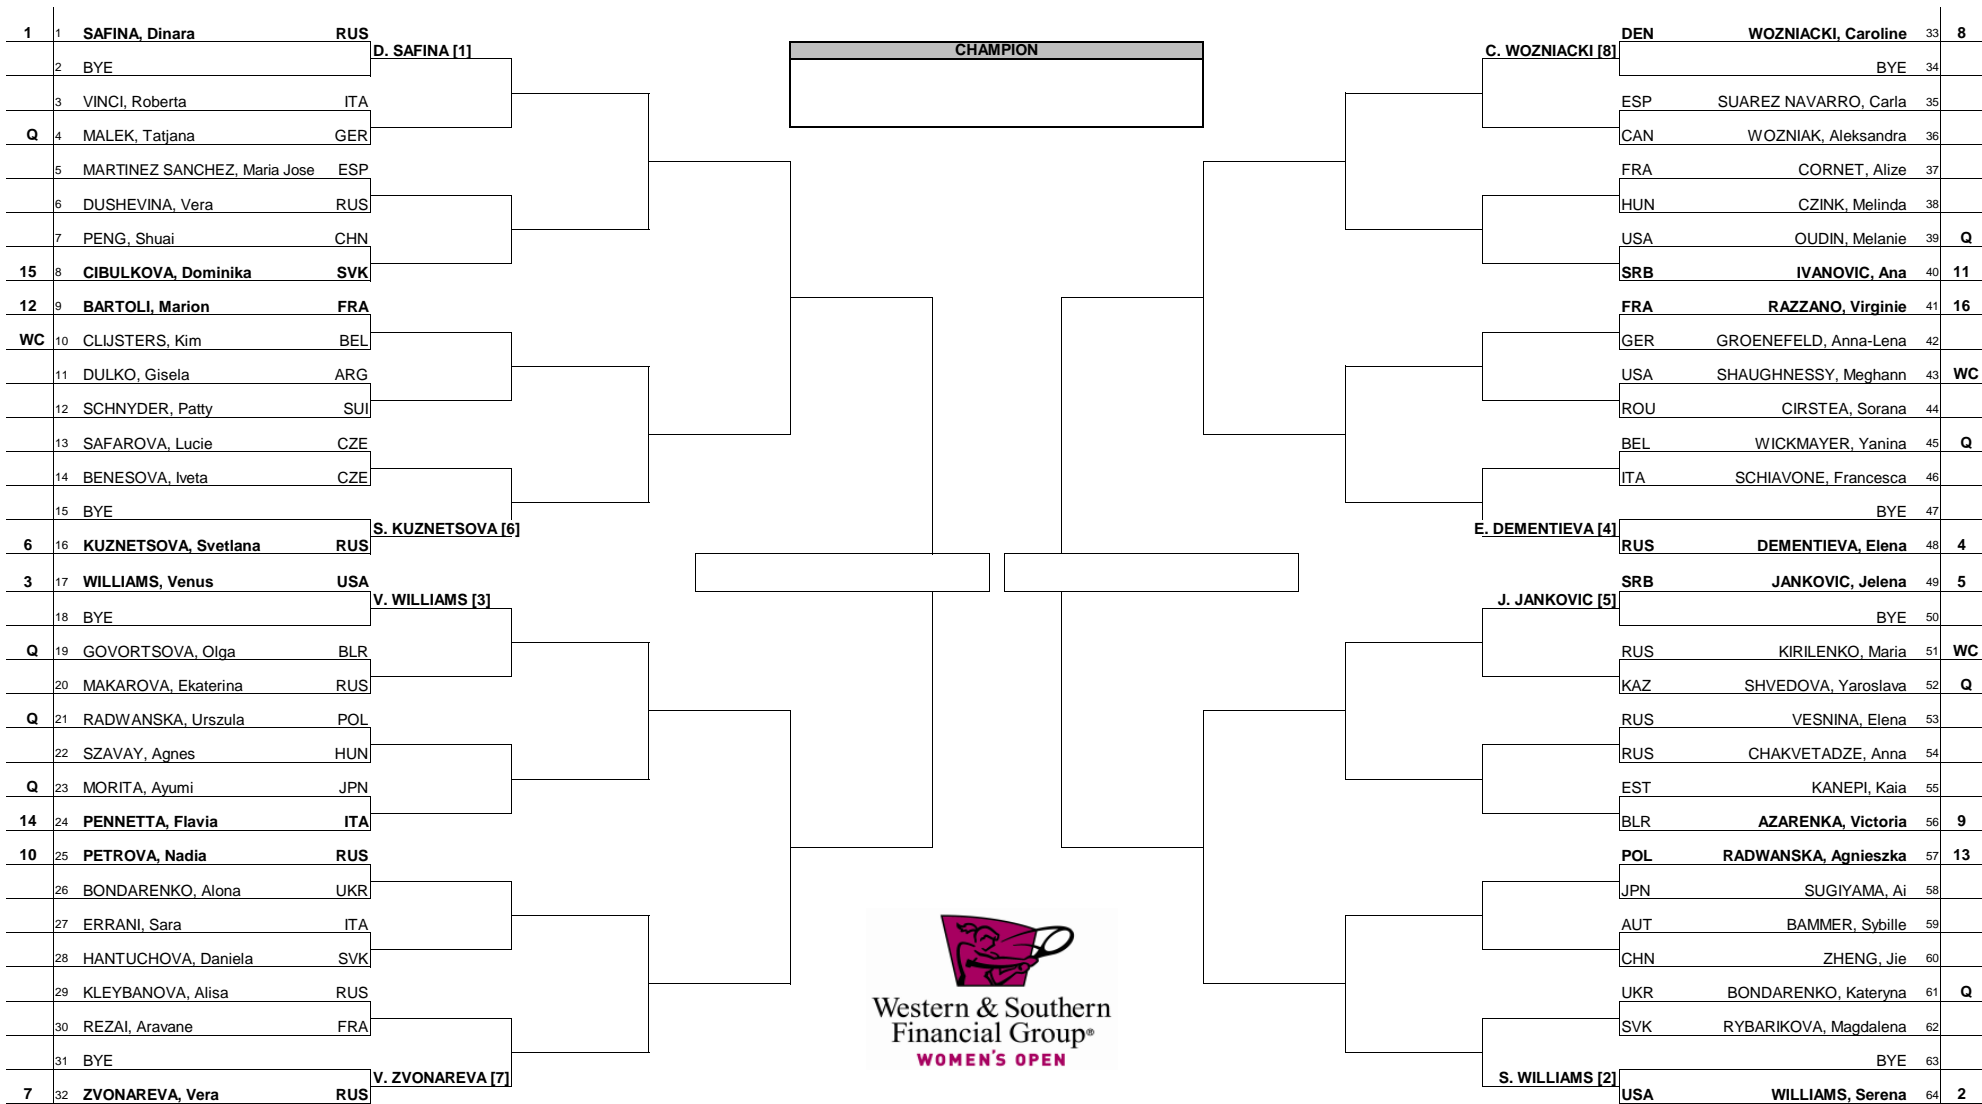

Western & Southern Financial Group Women's Open

MAIN DRAW SINGLES

Cincinnati, OH, USA 10 - 16 August, 2009

Hard, Deco Turf II

WTA Premier 5 - \$2,000,000

Western & Southern  
Financial Group®  
WOMEN'S OPEN

Seeded Players	Rank	Seeded Players	Rank	Prize Money	Pts.	Lucky Losers	Retirements/W.O.
1 SAFINA, Dinara	1	9 AZARENKA, Victoria	9	Winner	\$350,000	800	
2 WILLIAMS, Serena	2	10 PETROVA, Nadia	10	Finalists	\$175,000	550	
3 WILLIAMS, Venus	3	11 IVANOVIC, Ana	11	Semi-Finalists	\$87,500	350	
4 DEMENTIEVA, Elena	4	12 BARTOLI, Marion	12	Quarter Finalists	\$40,000	200	
5 JANKOVIC, Jelena	5	13 RADWANSKA, Agnieszka	13	3rd Round	\$20,000	110	
6 KUZNETSOVA, Svetlana	6	14 PENNETTA, Flavia	14	2nd Round	\$10,275	60	
7 ZVONAREVA, Vera	7	15 CIBULKOVA, Dominika	15	1st Round	\$5,400	1	
8 WOZNIACKI, Caroline	8	16 RAZZANO, Virginie	16	1st Round			
						<b>Last Direct Acceptance</b>	<b>Players Representative</b>
						Zink, Melinda (54)	Dominika Cibulkova, Aleksandra Wozniak
						<b>Sony Ericsson WTA Tour Supervisor</b>	
						Melanie Tabb	