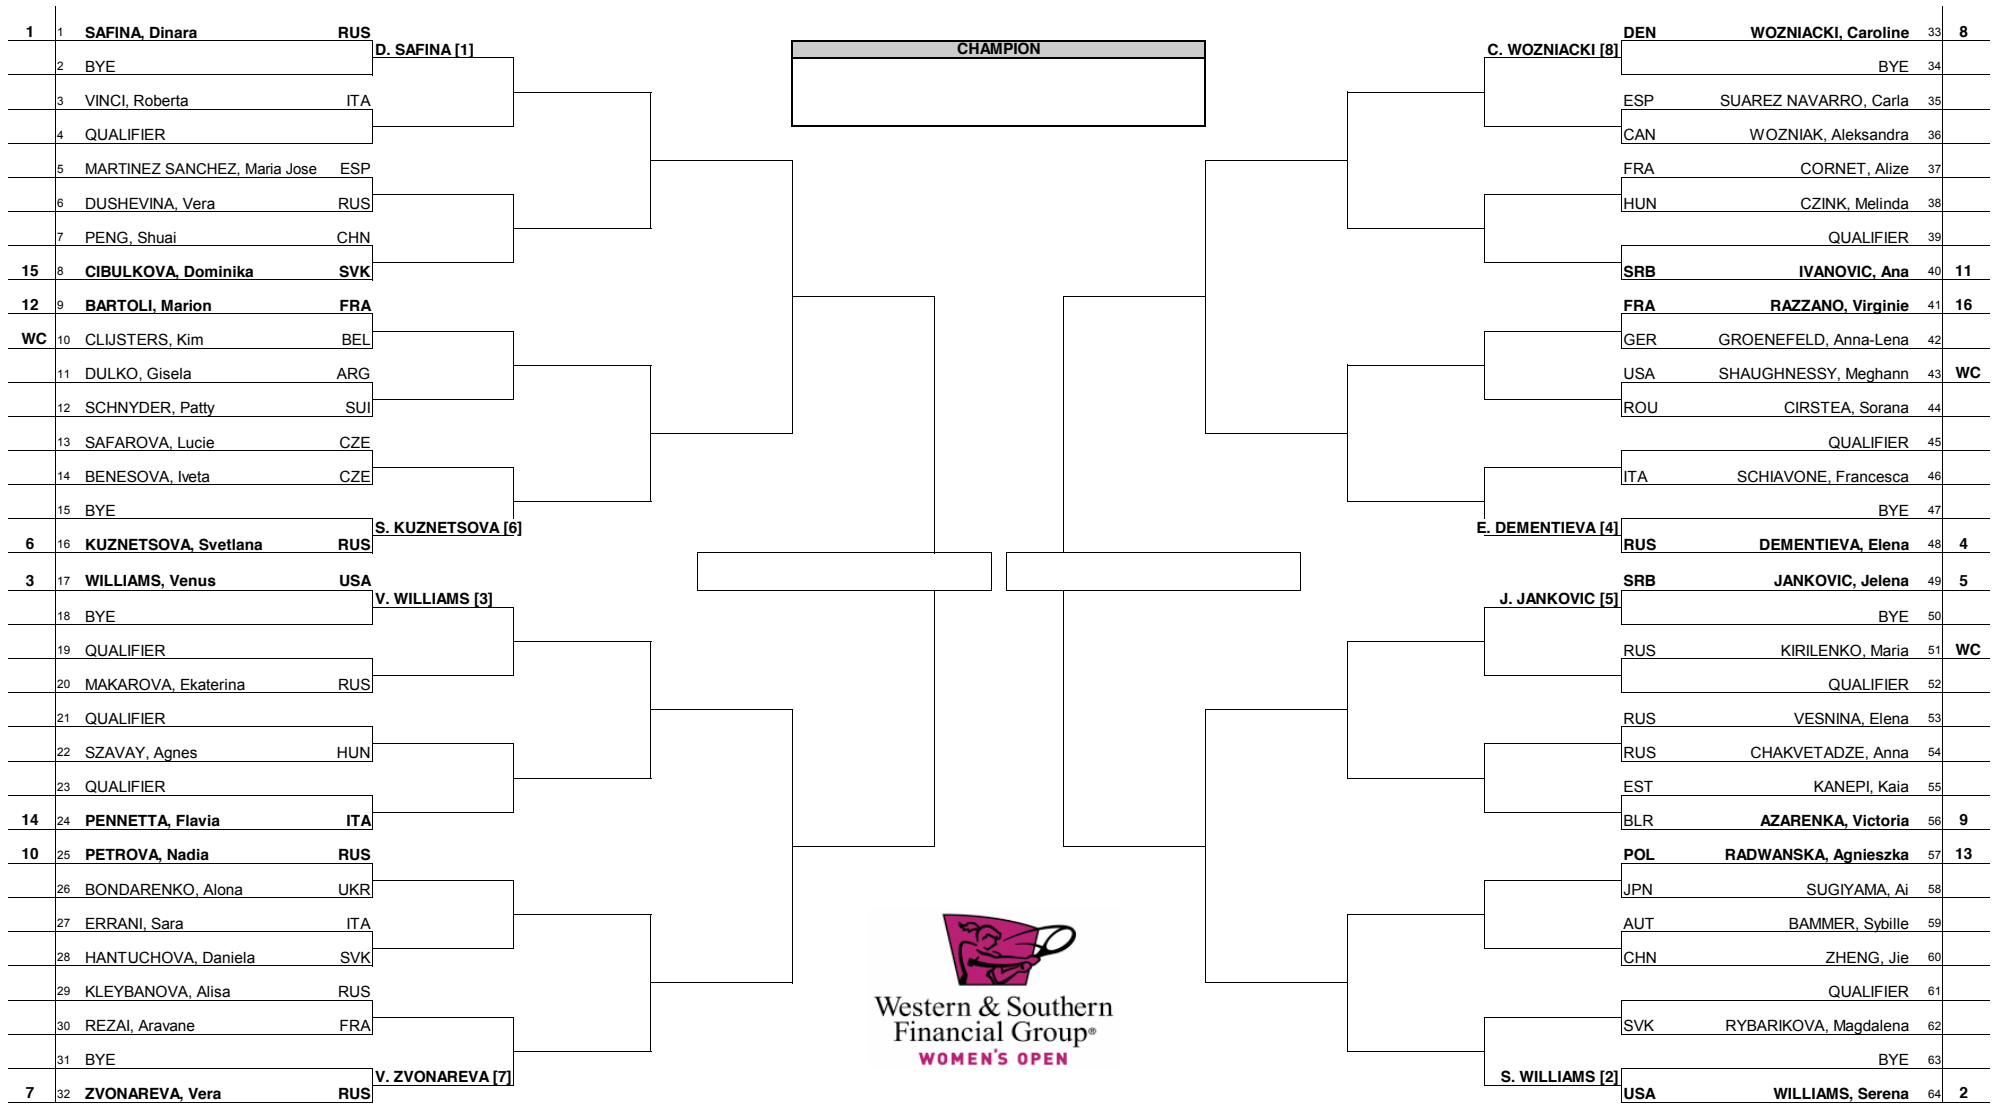

Western & Southern Financial Group Women's Open

MAIN DRAW SINGLES

Cincinnati, OH, USA 10 - 16 August, 2009
Hard, Deco Turf II
WTA Premier 5 - \$2,000,000

Seeded Players		Rank	Seeded Players		Rank	Prize Money	Pts.	Lucky Losers		Retirements/W.O.			
1	SAFINA, Dina	1	9	AZARENKA, Victoria	9	Winner	\$350,000	800					
2	WILLIAMS, Serena	2	10	PETROVA, Nadia	10	Finalists	\$175,000	550					
3	WILLIAMS, Venus	3	11	IVANOVIC, Ana	11	Semi-Finalists	\$87,500	350					
4	DEMENTIEVA, Elena	4	12	BARTOLI, Marion	12	Quarter Finalists	\$40,000	200					
5	JANKOVIC, Jelena	5	13	RADWANSKA, Agnieszka	13	3rd Round	\$20,000	110					
6	KUZNETSOVA, Svetlana	6	14	PENNETTA, Flavia	14	2nd Round	\$10,275	60					
7	ZVONAREVA, Vera	7	15	CIBULKOVA, Dominika	15	1st Round	\$5,400	1					
8	WOZNIACKI, Caroline	8	16	RAZZANO, Virginie	16	1st Round							
								Last Direct Acceptance		Players Representative		Sony Ericsson WTA Tour Supervisor	
								Zink, Melinda (54)		Dominika Cibulkova, Aleksandra Wozniak		Melanie Tabb	